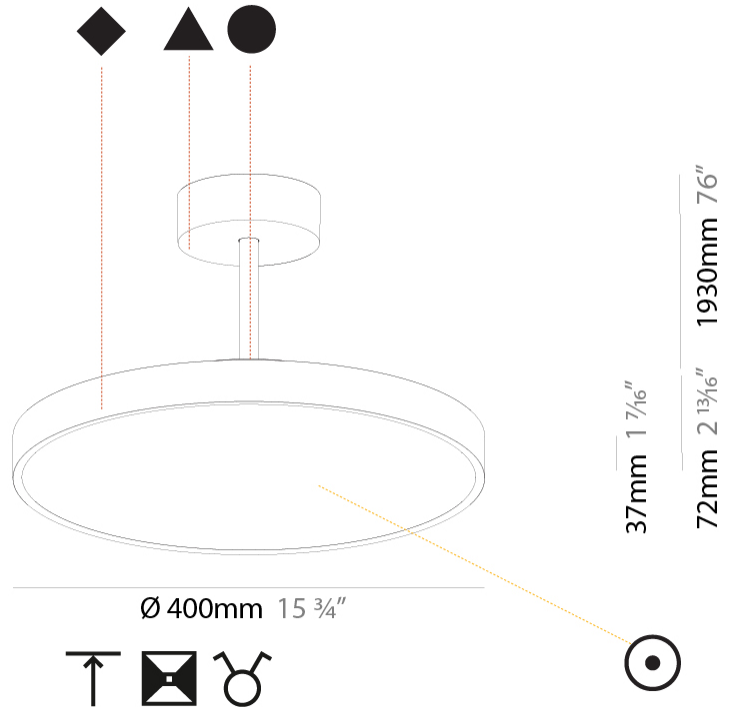

GENERAL

Series: Sign Diva Tube
Subseries: Sign Diva Tube
Brand: Prolicht
Division: Architectural
Mounting Type: Suspension
Mounting Location: Ceiling
Subcategory: Pendant

PHYSICAL

Shape: Round
Diameter (mm): 400
Diameter (in): 15 3/4
Height (mm): 72
Height (in): 2 13/16
Max. Overall Height (mm): 2002
Max. Overall Height (in): 78 13/16
Light Distribution: Direct / Indirect
Weight (kg): 3.314
Weight (lbs): 7.306
Diffuser: PMMA - Opal / Micro-Prism / Sparkling Secret / Vintage Industrial
Fixture Finish: SSR / BKV / CWI / CRY / HAB / UFT / ITA / RUA / FTG / MYG / LOD / PUS / FRO / FUP / KIA / POP / BLS / SPG / MEY / GOH / GUM / CHC / COM / ABZ / JAG / OBR / MOS / ROR
Fixture Material: Extruded Aluminum / Steel

ELECTRICAL

Lamp Type: LED (Zhaga Standard)
Input Wattage (W): 30
Total Output Wattage (W): 27.8
Dimming: Tri-Mode (Non-Dimming and Phase Dimming (120Vac only) and 0-10V Dimming)
Driver Included: Yes
Driver Location: Integrated
Driver Type: Constant Current - Universal
Driver Class: Class 2
Input Voltage (V): 120 - 277
Constant Current (MA): 500 / 350

LED

Color Temperature (°K): 3000 / 3500 / 4000
Max. Delivered Lumen (lm): 3049 / 3019 / 3055 / 3117
Nominal Lumen (lm): 4182 / 4142 / 4189 / 4275
CRI: >90 CRI
Lamp Life (hrs): 50000

OPTICAL

RATINGS AND CERTIFICATIONS

Certified By: Certified for North American Standards
IP rating: IP20

A